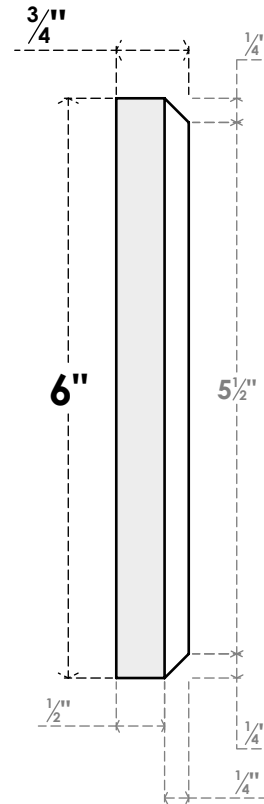

ROSP060X060X075SDG10

6"W X 6"H X 3/4"P STANDARD SEDGWICK FLOWER ROSETTE WITH BEVELED EDGE, ARCHITECTURAL GRADE PVC

FRONT

SIDE

EKENA MILLWORK
2300 WEST MAIN ST.
CLARKSVILLE, TX 75426
TOLL FREE: 866-607-0453
WWW.EKENAMILLWORK.COM

NOTES

1. INSTALLATION TO BE COMPLETED IN ACCORDANCE WITH MANUFACTURER'S SPECIFICATIONS.
2. DRAWING MAY NOT BE TO SCALE
3. THIS DRAWING IS INTENDED FOR DESIGN AND PLANNING PURPOSES ONLY.
4. ALL INFORMATION CONTAINED HEREIN WAS CURRENT AT THE TIME OF DEVELOPMENT BUT MUST BE REVIEWED AND APPROVED BY THE PRODUCT MANUFACTURER TO BE CONSIDERED ACCURATE.
5. ARCHITECTURAL GRADE PVC PRODUCTS ARE MADE FROM EXPANDED CELLULAR PVC AND COME NATURALLY WHITE BUT MAY BE PAINTED