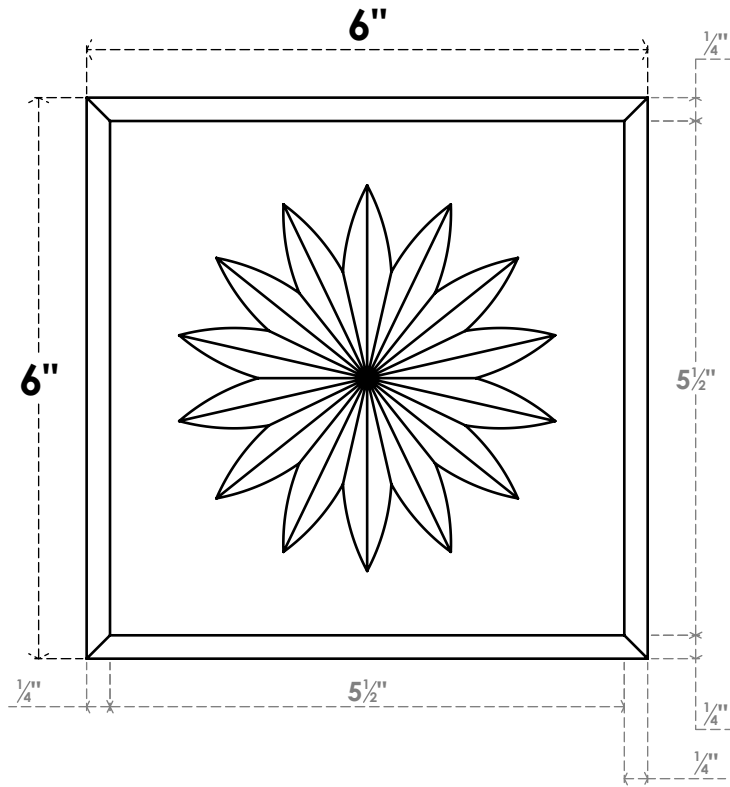

ROSP060X060X075SDG10

6"W X 6"H X 3/4"P STANDARD SEDGWICK FLOWER ROSETTE WITH BEVELED EDGE, ARCHITECTURAL GRADE PVC

FRONT

SIDE

EKENA MILLWORK
2300 WEST MAIN ST.
CLARKSVILLE, TX 75426
TOLL FREE: 866-607-0453
WWW.EKENAMILLWORK.COM